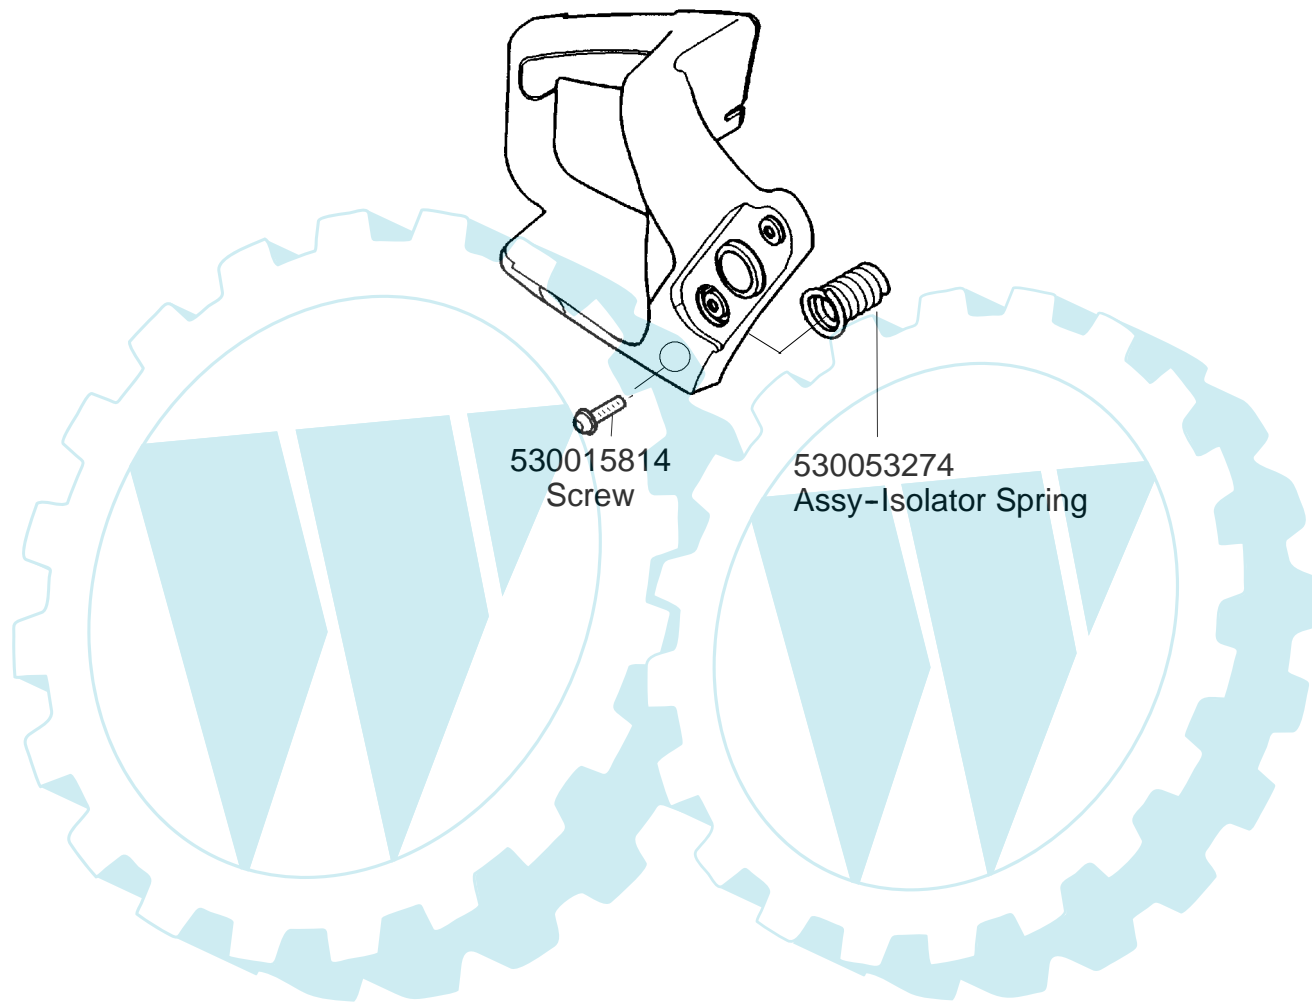

PARTS LIST NO. 530163180		McCULLOCH.® PARTS LIST	CHAIN SAW MODEL(s) MAC CAT 441	
DATE 1/20/05	Replaces 163180 - 12/10/04		Note: Illustration may differ from actual model due to design changes	PAGE NO. 10

***** **Service Reference** *****

Note: Due to product improvements, your unit may have been built with or without the spring and screw shown below. If your unit does not have this spring and screw, no action is required. If your unit does have the spring and screw, please order the part numbers listed below.

✓ = NEW PART NUMBER FOR THIS IPL

★ = REFER TO THE SERVICE REFERENCE INDICATED FOR MORE INFORMATION. (LOCATED AT END OF IPL)