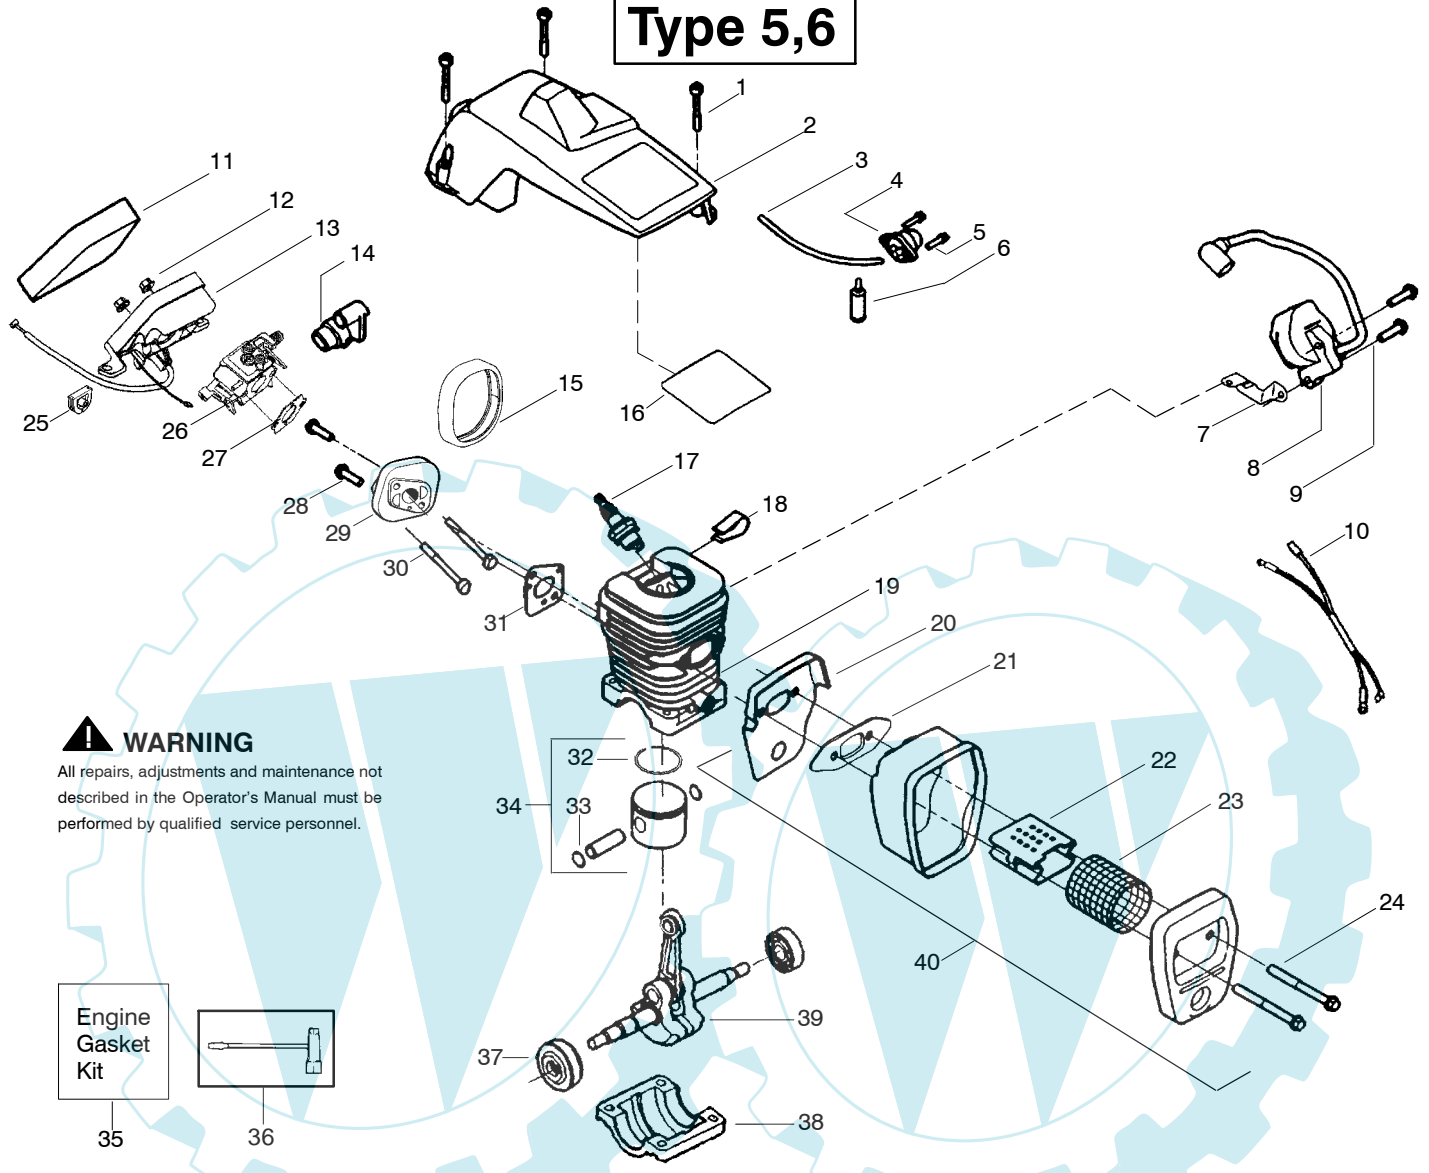

PARTS LIST NO. 530163180		McCULLOCH.® PARTS LIST	CHAIN SAW MODEL(S) MAC CAT 441	
DATE 1/20/05	Replaces 163180 - 12/10/04		Note: Illustration may differ from actual model due to design changes	PAGE NO. 8

Type 5,6

WARNING
All repairs, adjustments and maintenance not described in the Operator's Manual must be performed by qualified service personnel.

Engine Gasket Kit

Ref.	Part No.	Description	Ref.	Part No.	Description	Ref.	Part No.	Description
1.	530016153	Screw	19.	530012550	Cylinder	35.	530069608	Kit-Engine Gasket (Incl. 21, 27 & 31)
2.	530056914	Assy-Cylinder Shield (includes # 16)	20.	530049870	Backplate-Muffler	36.	530031135	Bar Wrench
3.	530069247	Kit-Fuel Line (Small)	21.	530069608	Gasket-Muffler(kit)	37.	530056363	Assy-Seal & Bearing
4.	530071835	Kit-Purge Bulb(incl.#5)	22.	530037813	Diffuser-Muffler	38.	530037935	Cap-Crankcase
5.	530015780	Screw	23.	530036103	Screen-Spark	39.	530047062	Assy-Crankshaft
6.	530095646	Assy-Fuel Pick-up	24.	530016132	Bolt-Muffler	40.	530047207	Assy-Muffler (Incl. 20-24)
7.	530047442	Strap-Ground	25.	530047631	Grommet-Throttle Cable			Not Shown
8.	530039198	Ignition Module	26.	---	Kit-Carburetor			---
9.	530015814	Screw		530071820	Zama (W-20)			Manuals
10.	530057475	Assy-Wire Harness		530071821	Walbro (WT-662)			(Scan)
11.	530037793	Foam-Air Filter	27.	530069608	Gasket-Carb. (kit)	✓	530166040	(Euro I)
12.	530016101	Nut	28.	530016386	Screw	✓	530166041	(Euro II)
13.	530057702	Assy-Air Box	29.	530049700	Carb. Adapter	✓	530166043	(Euro III)
14.	530035526	Grommet-Carb Adjust	30.	530016187	Screw	✓	530166044	(Euro IV)
15.	530054144	Seal-Carb Adapter	31.	530069608	Gasket-Adaptor(kit)	✓	530166045	(Euro V)
16.	530055698	Reflector-Heat	32.	530038729	Ring-Piston	✓	530166046	(Turkish)
17.	952030150	Spark Plug (RCJ-7Y)	33.	530015697	Retainer-Piston Pin	✓	530166047	(Russian)
18.	530016136	Clip-High Tension Lead	34.	530071408	Kit-Piston (Incl. 32 & 33)	✓	530166042	

✓ = NEW PART NUMBER FOR THIS IPL   * = REFER TO THE SERVICE REFERENCE INDICATED FOR MORE INFORMATION. (LOCATED AT END OF IPL)