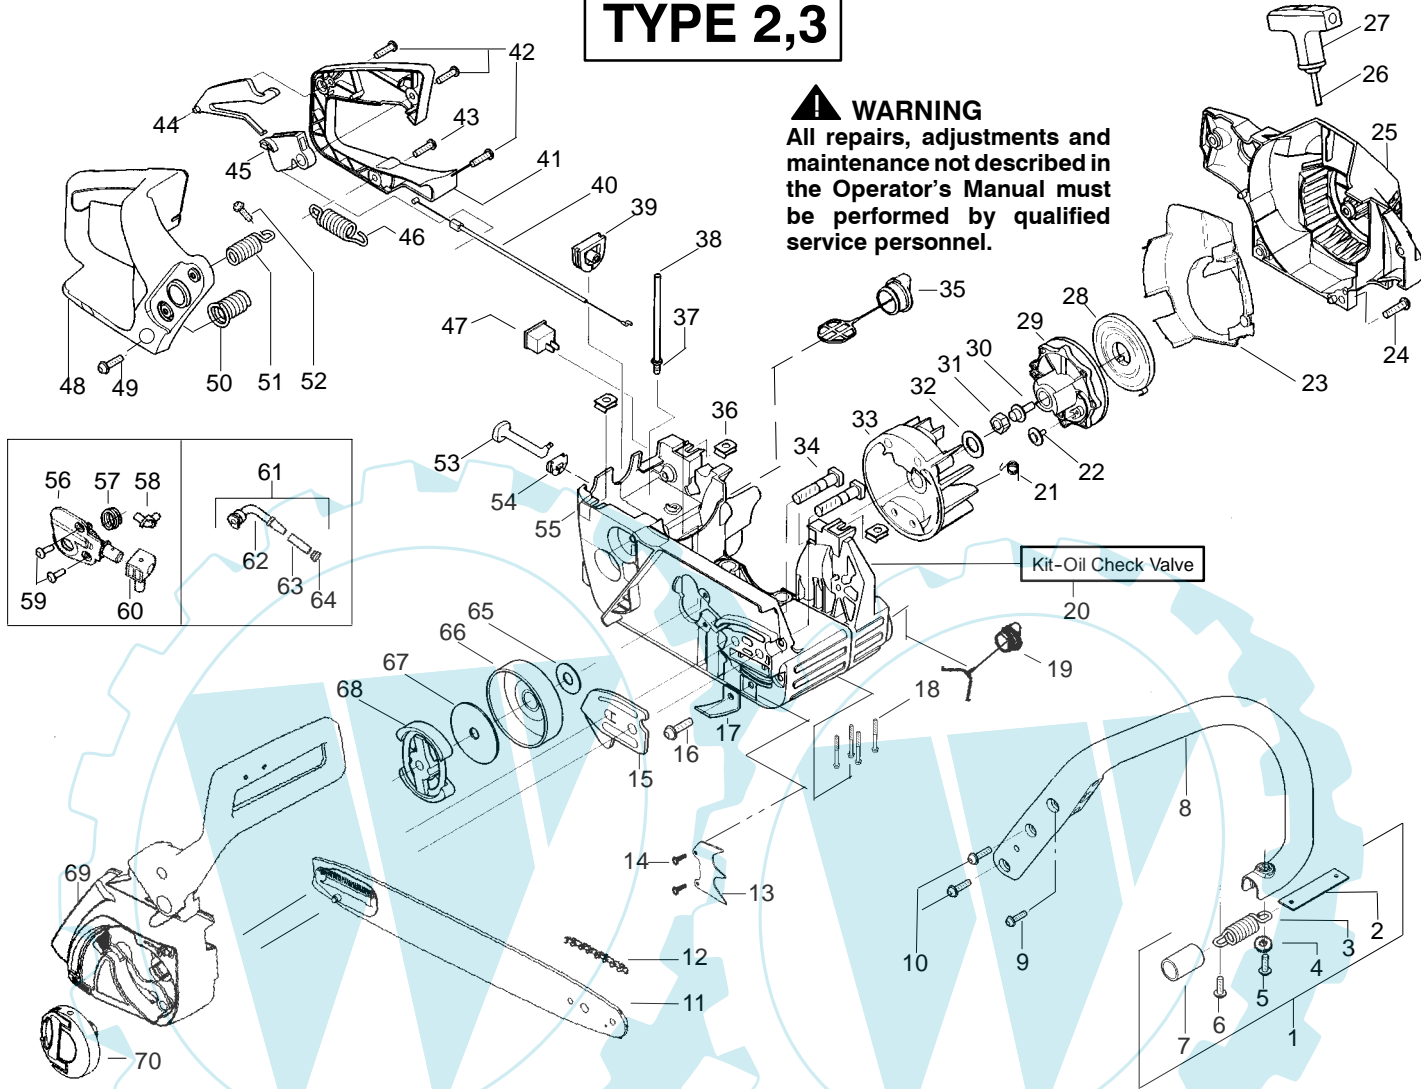

PARTS LIST NO. 530163180		McCULLOCH® PARTS LIST	CHAIN SAW MODEL(s) MAC CAT 441	
DATE 1/20/05	Replaces 163180 - 12/10/04		Note: Illustration may differ from actual model due to design changes	PAGE NO. 2

TYPE 2,3

WARNING
All repairs, adjustments and maintenance not described in the Operator's Manual must be performed by qualified service personnel.

Ref.	Part No.	Description	Ref.	Part No.	Description	Ref.	Part No.	Description
1.	530047963	Assy. - Isolator	27.	530056402	Handle - Starter	53.	530047605	Knob - Choke
2.	530047608	Strap - Limiter	28.	530027531	Spring - Recoil	54.	530049005	Grommet - Knob
3.	530042082	Spring - Isolator	29.	530037817	Pulley - Starter	55.	530056597	Assy - Chassis
4.	530015123	Washer	30.	530015920	Screw	56.	530071259	Kit - Oil Pump (Incls. 57, 58, 60)
5.	530016018	Screw	31.	530016134	Nut - Flywheel	57.	530037820	Gear - Worm Spring
6.	530015843	Screw	32.	530015127	Washer - Flywheel	58.	530049477	Elbow - Oil Pickup
7.	530036142	Sleeve - AV Spring	33.	530039209	Assy - Flywheel	59.	530016064	Screw
8.	530047583	Handle - Front	34.	530016133	Bolt - Bar	60.	530019206	Seal Block
9.	530015940	Screw	35.	530047192	Assy - Fuel Cap	61.	530047663	Assy - Oil Pickup (Incl. 62 - 64)
10.	530015814	Screw	36.	530015922	Nut - "U" - Type	62.	530038373	Pick-up Oiler
11.	530044897	Bar - 16"	37.	530023877	Fitting - fuel line	63.	530037821	Filter - Oil
12.	538248288	Chain - 16"	38.	530069216	Kit - Fuel line (large)	64.	530030189	Plug - Oil Filter
13.	530014381	Kit - Assy Spike (incl. 14)	39.	530047631	Grommet - Cable	65.	530015907	Washer - Thrust
14.	530015805	Screw	40.	530047602	Cable - Throttle	66.	530047061	Assy. - Clutch Drum w/bearing
15.	530038238	Plate - Bar Mounting	41.	530047581	Cover - Rear Handle	67.	530015611	Washer - Clutch
16.	530015814	Screw	42.	530015906	Screw	68.	530014949	Assy. Clutch
17.	530029850	Chain Catcher	43.	530015886	Screw	69.	530056832	Assy - Chain Brake
18.	530016132	Screw	44.	530036098	Lockout - Throttle	70.	530056935	Assy - Knob
19.	530010846	Assy - Oil Cap	45.	530036097	Trigger - Throttle			
20.	530071666	Kit - Oil Check Valve	46.	530042082	Spring			
21.	530023817	Spring - Starter Dog	47.	530069572	Kit - Switch			
22.	530016080	Screw	48.	530047582	Handle - Rear			
23.	530055723	Baffle - Air	49.	530015814	Screw			
24.	530015892	Screw	50.	530053274	Assy. Isolator - lower			
25.	530055708	Housing - Fan	51.	530071385	Kit - Isolator (Upper)			
26.	530069232	Kit - Rope	52.	530015875	Screw			

✓ = NEW PART NUMBER FOR THIS IPL

* = REFER TO THE SERVICE REFERENCE INDICATED FOR MORE INFORMATION. (LOCATED AT END OF IPL)