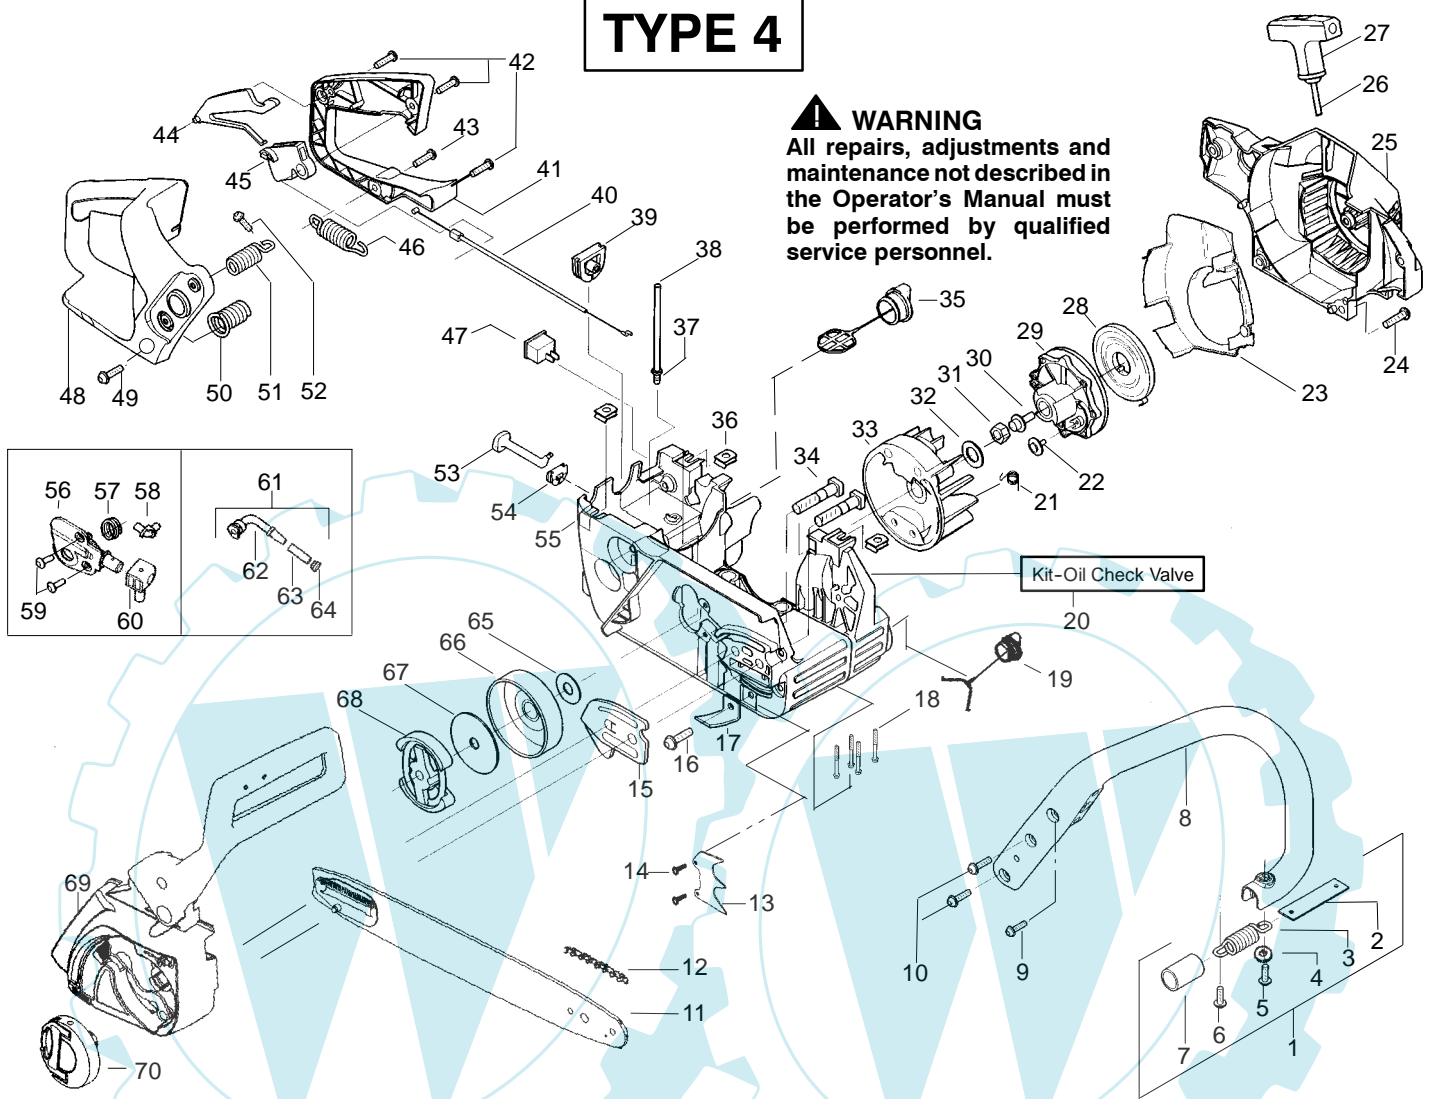

PARTS LIST NO. 530163180		McCULLOCH® PARTS LIST	CHAIN SAW MODEL(s) MAC CAT 441	
DATE 1/20/05	Replaces 163180 - 12/10/04		Note: Illustration may differ from actual model due to design changes	PAGE NO. 3

TYPE 4

WARNING
All repairs, adjustments and maintenance not described in the Operator's Manual must be performed by qualified service personnel.

Ref.	Part No.	Description	Ref.	Part No.	Description	Ref.	Part No.	Description
1.	530047963	Assy. - Isolator	27.	530056402	Handle - Starter	53.	530047605	Knob - Choke
2.	530047608	Strap - Limiter	28.	530027531	Spring - Recoil	54.	530049005	Grommet - Knob
3.	530042082	Spring - Isolator	29.	530037817	Pulley - Starter	55.	530056596	Assy - Chassis
4.	530015123	Washer	30.	530015920	Screw	56.	530071259	Kit - Oil Pump (Incls. 57, 58, 60)
5.	530016018	Screw	31.	530016134	Nut - Flywheel	57.	530037820	Gear - Worm Spring
6.	530015843	Screw	32.	530015127	Washer - Flywheel	58.	530049477	Elbow - Oil Pickup
7.	530036142	Sleeve - AV Spring	33.	530039209	Assy - Flywheel	59.	530016064	Screw
8.	530047583	Handle - Front	34.	530016133	Bolt - Bar	60.	530019206	Seal Block
9.	530015940	Screw	35.	530047192	Assy - Fuel Cap	61.	530047663	Assy - Oil Pickup (Incl. 62 - 64)
10.	530015814	Screw	36.	530015922	Nut - "U" - Type	62.	530038373	Pick-up Oiler
11.	530044897	Bar - 16"	37.	530023877	Fitting - fuel line	63.	530037821	Filter - Oil
12.	538248288	Chain - 16"	38.	530069216	Kit - Fuel line (large)	64.	530030189	Plug - Oil Filter
13.	530014381	Kit - Assy Spike (incl. 14)	39.	530047631	Grommet - Cable	65.	530015907	Washer - Thrust
14.	530015805	Screw	40.	530047602	Cable - Throttle	66.	530047061	Assy. - Clutch Drum w/bearing
15.	530038238	Plate - Bar Mounting	41.	530047581	Cover - Rear Handle	67.	530015611	Washer - Clutch
16.	530015814	Screw	42.	530015906	Screw	68.	530014949	Assy. Clutch
17.	530029850	Chain Catcher	43.	530015886	Screw	69.	530056923	Assy - Chain Brake
18.	530016132	Screw	44.	530036098	Lockout - Throttle	70.	530056935	Assy - Knob
19.	530010846	Assy - Oil Cap	45.	530036097	Trigger - Throttle			
20.	530071666	Kit - Oil Check Valve	46.	530042082	Spring			
21.	530023817	Spring - Starter Dog	47.	530069572	Kit - Switch			
22.	530016080	Screw	48.	530047582	Handle - Rear			
23.	530055723	Baffle - Air	49.	530015814	Screw			
24.	530015892	Screw	50.	530053274	Assy. Isolator - lower			
25.	530056333	Housing - Fan	51.	530071385	Kit - Isolator (Upper)			
26.	530069232	Kit - Rope	52.	530015875	Screw			

✓ = NEW PART NUMBER FOR THIS IPL

* = REFER TO THE SERVICE REFERENCE INDICATED FOR MORE INFORMATION. (LOCATED AT END OF IPL)