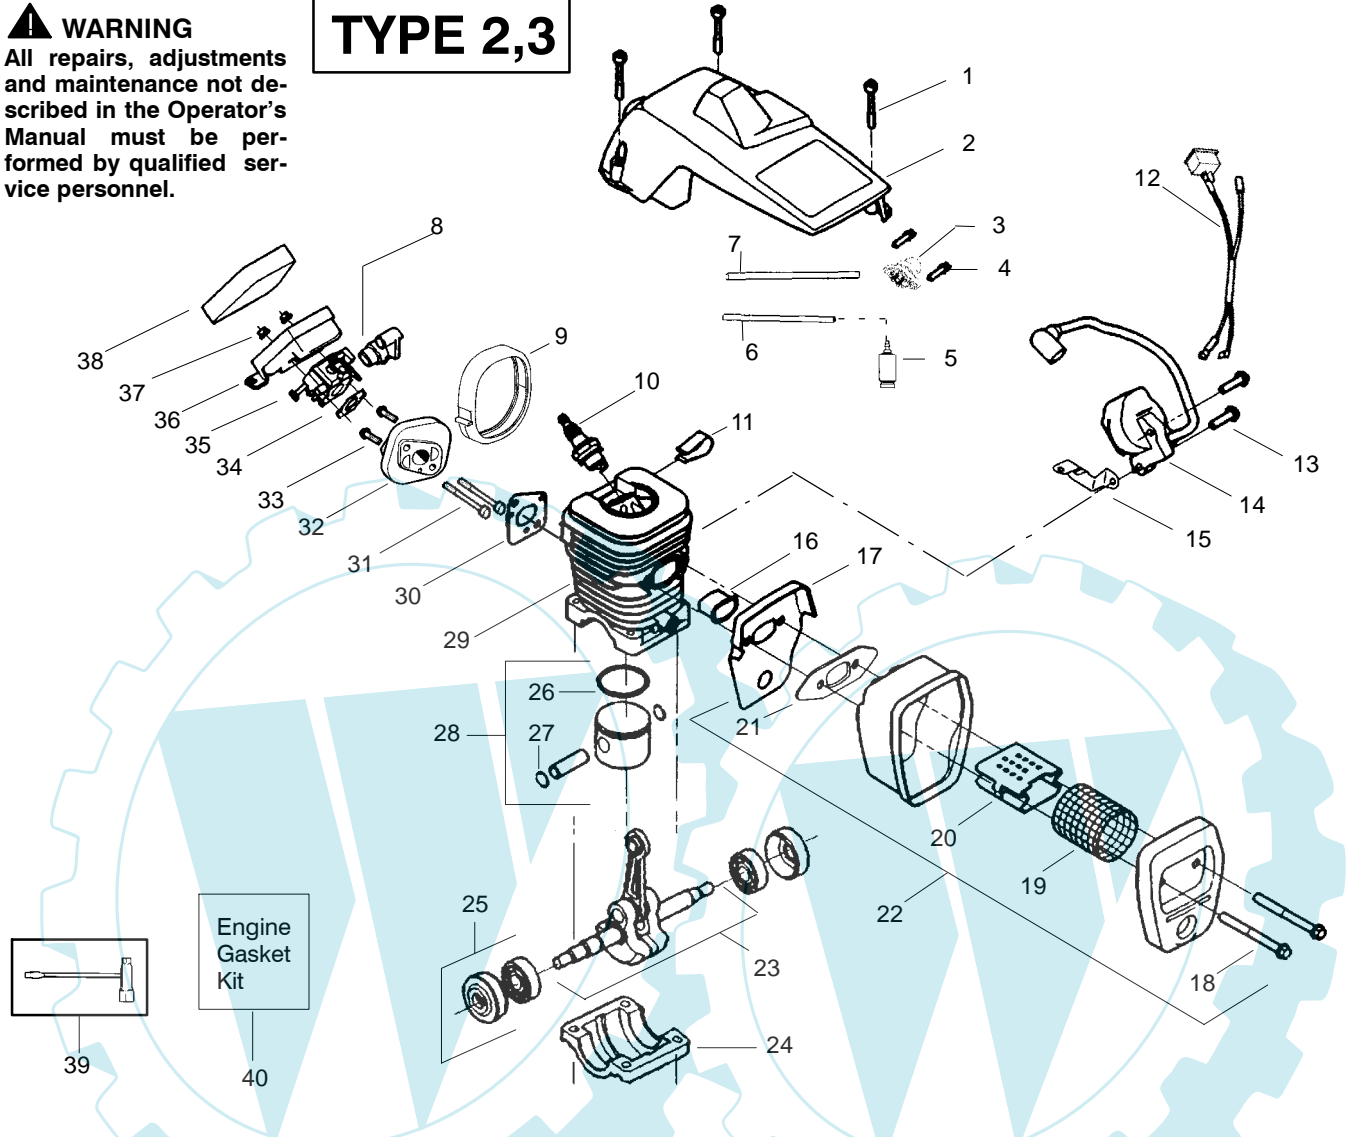

PARTS LIST NO. 530163180		McCULLOCH.® PARTS LIST	CHAIN SAW MODEL(s) MAC CAT 441	
DATE 1/20/05	Replaces 163180 - 12/10/04		Note: Illustration may differ from actual model due to design changes	PAGE NO. 6

▲ WARNING
All repairs, adjustments and maintenance not described in the Operator's Manual must be performed by qualified service personnel.

TYPE 2,3

Ref.	Part No.	Description	Ref.	Part No.	Description	Ref.	Part No.	Description
1.	530016153	Screw	19.	530036103	Screen-Spark	36.	530047604	Housing-Air Filter
2.	530056924	Shield-Cylinder	20.	530037813	Diffuser-Muffler	37.	530016101	Nut
3.	530047213	Assy-Air Purge	21.	530069608	Gasket-Muffler (kit)	38.	530037793	Air Filter - Foam
4.	530015780	Screw	22.	530047207	Assy-Muffler (Incl. 17-21)	39.	530031135	Wrench-Bar
5.	530095646	Assy-Fuel Pick-up	23.	530047062	Assy-Crankshaft	40.	530069608	Kit-Engine Gasket (incl. 21,30,34)
6.	530069247	Kit-Line Purge/Carb. (Small Dia)	24.	530037935	Cap-Crankcase			
7.	530069216	Kit-Line Purge/Tank (large line)	25.	530056363	Assy-Seal & Bearing			
8.	530049244	Grommet-Carb Adjust.	26.	530029805	Ring-Piston			
9.	530054144	Seal-Carb Adapter	27.	530015697	Retainer - Piston Pin			
10.	952030150	Spark Plug (RCJ-7Y)	28.	530069605	Kit-Piston - (incl. 26,27)			
11.	530016136	Clip-High Tension Lead	29.	530069607	Kit-Cylinder			
12.	530049117	Assy-Wire Harness (includes switch)	30.	530069608	Gasket-Carb. Adapter (kit)			
13.	530015814	Screw	31.	530016187	Screw			
14.	530039167	Module-Ignition	32.	530049700	Carb. Adapter			
15.	530047442	Strap-Ground	33.	530016386	Screw			
16.	530037652	Insulator-Heat	34.	530069608	Carb. Gasket (kit)			
17.	530049870	Back Plate-Muffler	35.	---	Kit-Carburetor (WT-391)			
18.	530016132	Screw		530069722				
								Not Shown
							530163670	Manual- (Scan)
							530163671	Manual - (Euro I)
							530163672	Manual - (Euro II)
							530054781	Decal-Warning
							530038478	Cap-limiter low(tan)
							530038479	Cap-limiter high(brn)

↖ = NEW PART NUMBER FOR THIS IPL

★ = REFER TO THE SERVICE REFERENCE INDICATED FOR MORE INFORMATION. (LOCATED AT END OF IPL)