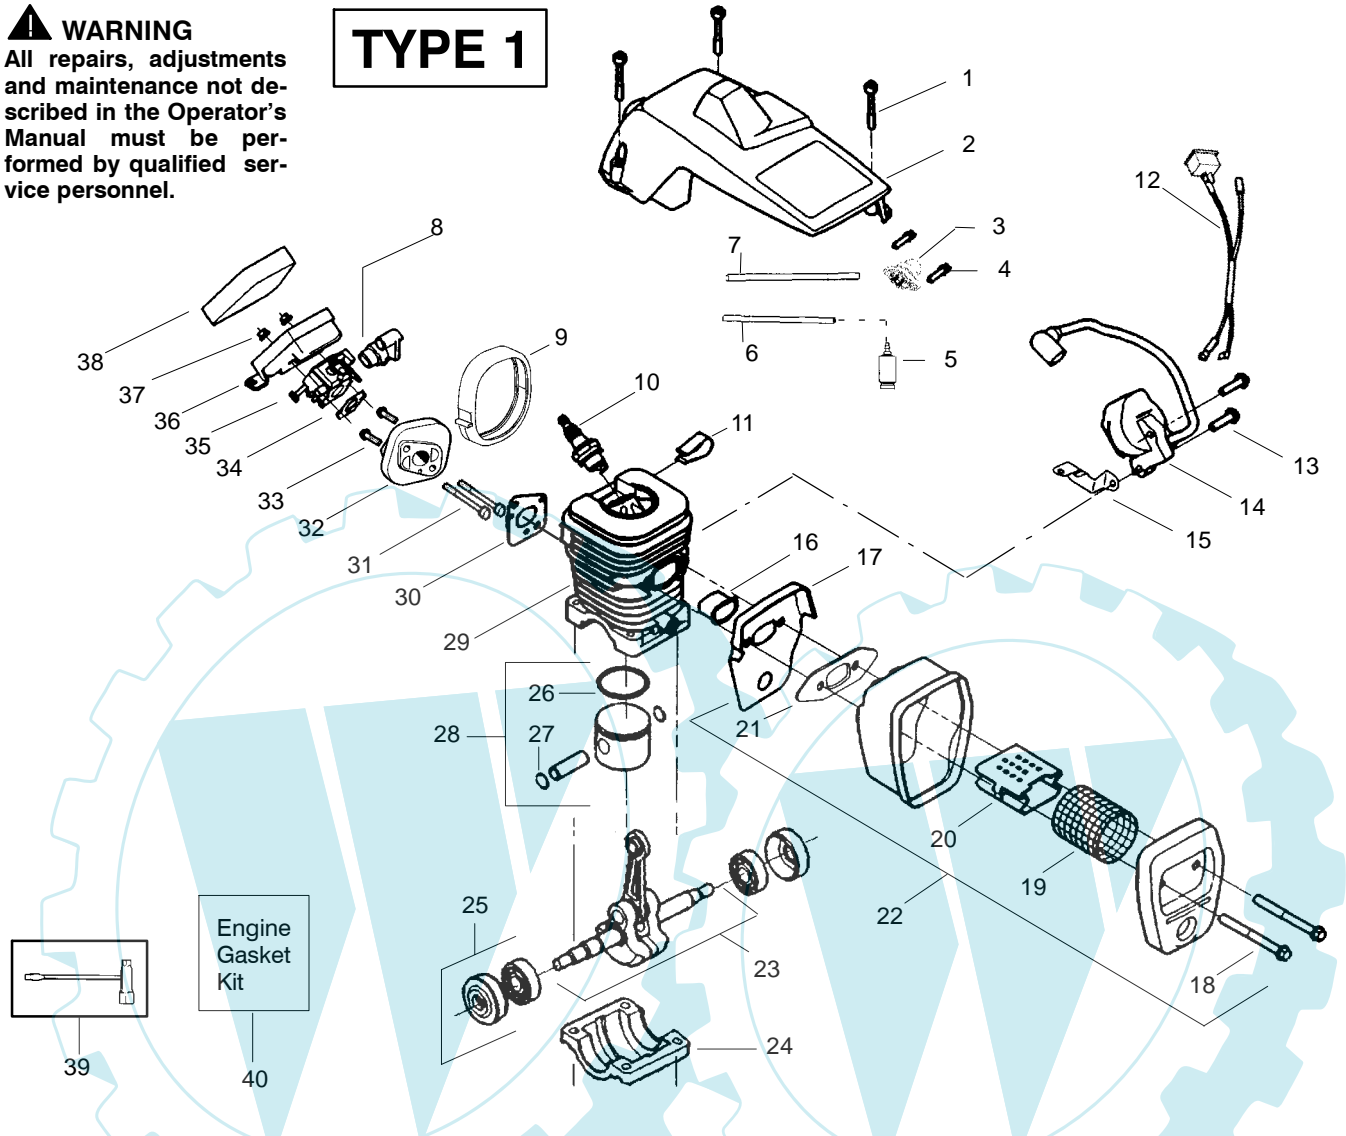

PARTS LIST NO. 530163180		McCULLOCH® PARTS LIST	CHAIN SAW MODEL(s) MAC CAT 441	
DATE 1/20/05	Replaces 163180 - 12/10/04		Note: Illustration may differ from actual model due to design changes	PAGE NO. 5

WARNING
All repairs, adjustments and maintenance not described in the Operator's Manual must be performed by qualified service personnel.

TYPE 1

Ref.	Part No.	Description	Ref.	Part No.	Description	Ref.	Part No.	Description
1.	530016153	Screw	19.	530036103	Screen-Spark	36.	530047604	Housing-Air Filter
2.	530056924	Shield-Cylinder	20.	530037813	Diffuser-Muffler	37.	530016101	Nut
3.	530047213	Assy-Air Purge	21.	530069608	Gasket-Muffler (kit)	38.	530037793	Air Filter - Foam
4.	530015780	Screw	22.	530047207	Assy-Muffler (Incl. 17-21)	39.	530031135	Wrench-Bar
5.	530095646	Assy-Fuel Pick-up	23.	530047062	Assy-Crankshaft	40.	530069608	Kit-Engine Gasket (incl. 21,30,34)
6.	530069247	Kit-Line Purge/Carb. (Small Dia)	24.	530037935	Cap-Crankcase			
7.	530069216	Kit-Line Purge/Tank (large line)	25.	530056363	Assy-Seal & Bearing			
8.	530035526	Grommet-Carb Adjust.	26.	530038729	Ring-Piston			
9.	530054144	Seal-Carb Adapter	27.	530015697	Retainer - Piston Pin			
10.	952030150	Spark Plug (RCJ-7Y)	28.	530071408	Kit-Piston - (incl. 26,27)			
11.	530016136	Clip-High Tension Lead	29.	530071412	Kit-Cylinder			
12.	530049117	Assy-Wire Harness (includes switch)	30.	530069608	Gasket-Carb. Adapter (kit)			
13.	530015814	Screw	31.	530016187	Screw		530163895	Manual- (Scan)
14.	530039167	Module-Ignition	32.	530049700	Carb. Adapter		530163896	Manual - (Euro I)
15.	530047442	Strap-Ground	33.	530016386	Screw		530163897	Manual - (Euro II)
16.	530037652	Insulator-Heat	34.	530069608	Carb. Gasket (kit)		530054781	Decal-Warning
17.	530049870	Back Plate-Muffler	35.	---	Kit-Carburetor (WT-391)			
18.	530016132	Screw		530069722	(WT-625)			
				530071621				

Not Shown

↖ = NEW PART NUMBER FOR THIS IPL

★ = REFER TO THE SERVICE REFERENCE INDICATED FOR MORE INFORMATION. (LOCATED AT END OF IPL)