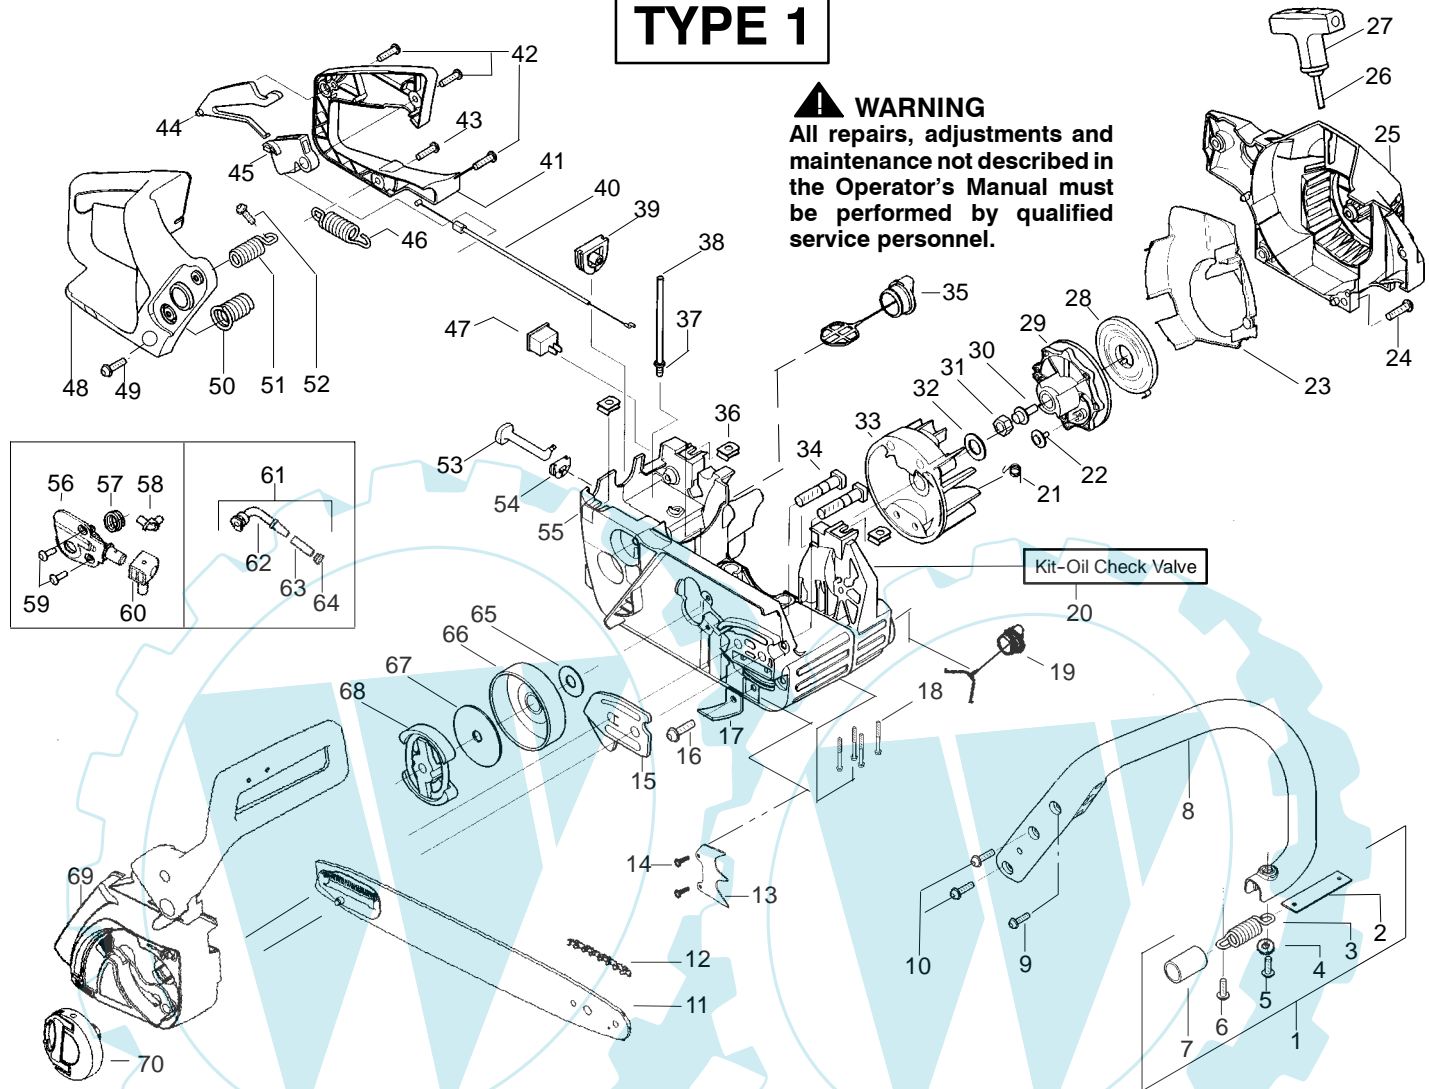

PARTS LIST NO. 530163180		McCULLOCH ® PARTS LIST	CHAIN SAW MODEL(s) MAC CAT 441
DATE 1/20/05	Replaces 163180 - 12/10/04		Note: Illustration may differ from actual model due to design changes

TYPE 1

⚠ WARNING
All repairs, adjustments and maintenance not described in the Operator's Manual must be performed by qualified service personnel.

➤ = NEW PART NUMBER FOR THIS IPL ★ = REFER TO THE SERVICE REFERENCE INDICATED FOR MORE INFORMATION. (LOCATED AT END OF IPL)

PARTS LIST NO. 530163180		McCULLOCH ® PARTS LIST	CHAIN SAW MODEL(s) MAC CAT 441
DATE 1/20/05	Replaces 163180 - 12/10/04		Note: Illustration may differ from actual model due to design changes

✓ = NEW PART NUMBER FOR THIS IPL

* = REFER TO THE SERVICE REFERENCE INDICATED FOR MORE INFORMATION. (LOCATED AT END OF IPL)

PARTS LIST NO. 530163180		McCULLOCH ® PARTS LIST	CHAIN SAW MODEL(s) MAC CAT 441
DATE 1/20/05	Replaces 163180 - 12/10/04		Note: Illustration may differ from actual model due to design changes