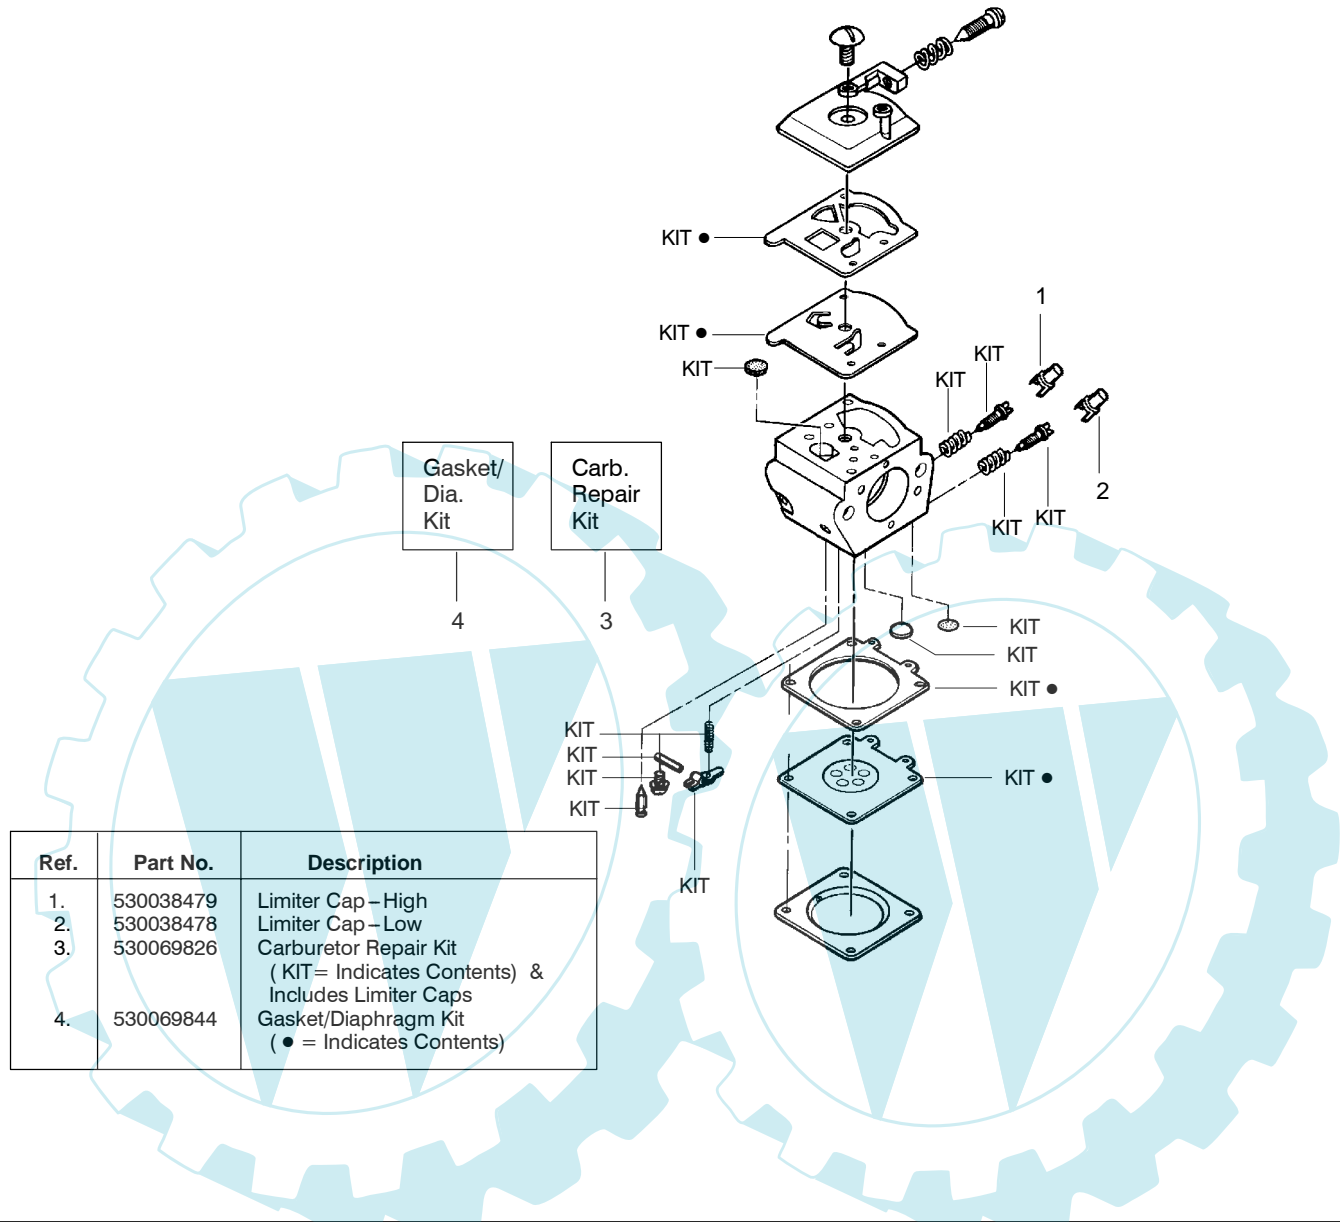

PARTS LIST NO. 530163180		McCULLOCH.® PARTS LIST	CHAIN SAW MODEL(s) MAC CAT 441	
DATE 1/20/05	Replaces 163180 - 12/10/04		Note: Illustration may differ from actual model due to design changes	PAGE NO. 9

Carburetor Assembly – WT-391 – #530069722

Ref.	Part No.	Description
1.	530038479	Limiters Cap – High
2.	530038478	Limiters Cap – Low
3.	530069826	Carburetor Repair Kit (KIT= Indicates Contents) & Includes Limiters Caps
4.	530069844	Gasket/Diaphragm Kit (● = Indicates Contents)

Kit - Carburetor Assembly No. 530071621 - WT-625
Kit - Carburetor Assembly No. 530071820 - W-20
Kit - Carburetor Assembly No. 530071821 - WT-662

Note: No Repair kits are available for these carburetors