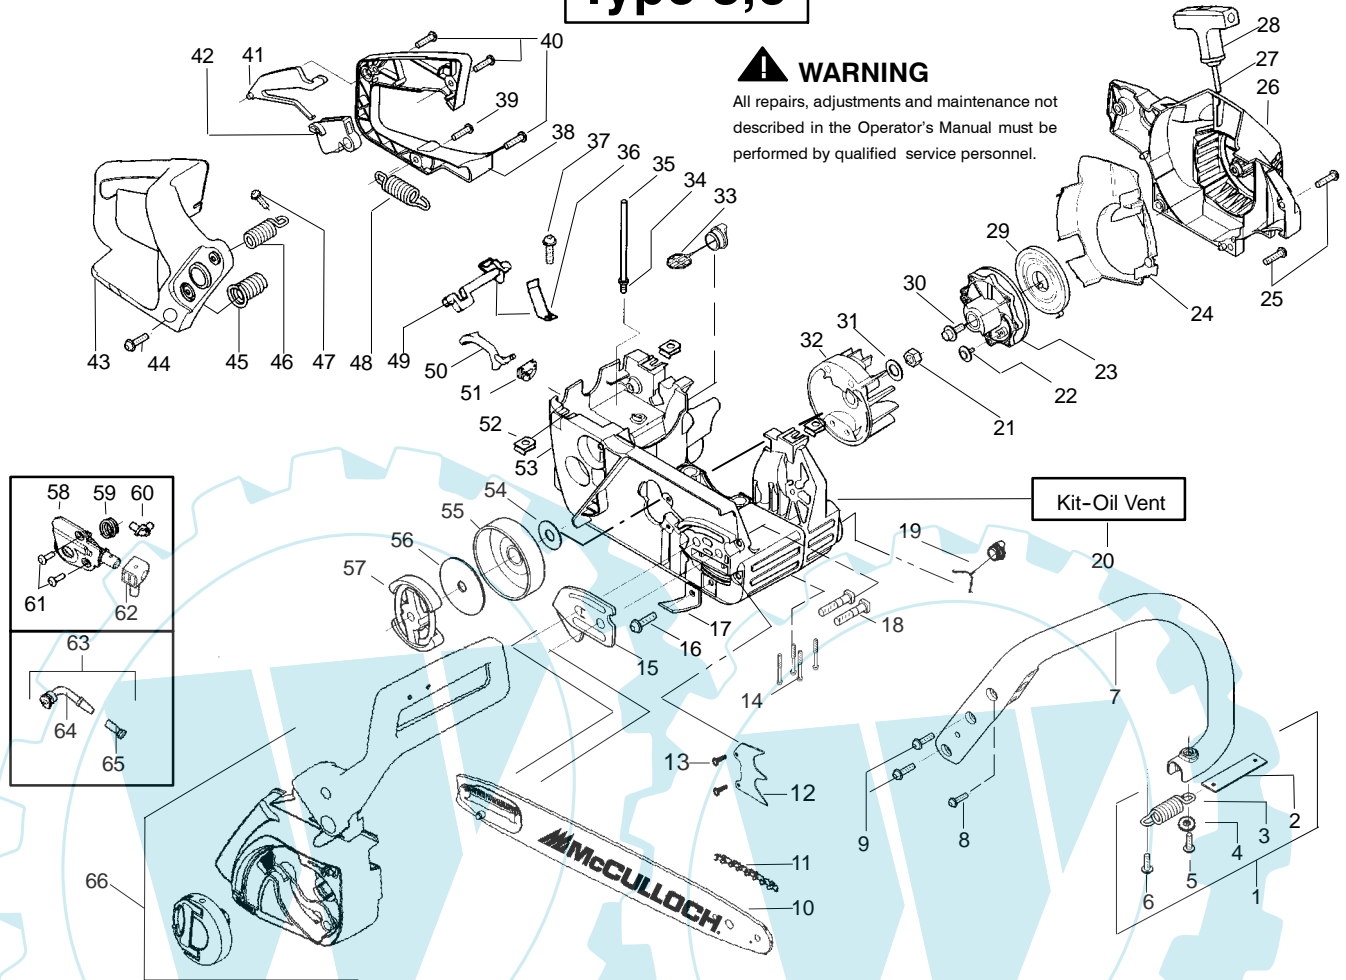

PARTS LIST NO. 530163180		McCULLOCH® PARTS LIST	CHAIN SAW MODEL(s) MAC CAT 441	
DATE 1/20/05	Replaces 163180 - 12/10/04		Note: Illustration may differ from actual model due to design changes	PAGE NO. 4

Type 5,6

⚠ WARNING

All repairs, adjustments and maintenance not described in the Operator's Manual must be performed by qualified service personnel.

Ref.	Part No.	Description	Ref.	Part No.	Description	Ref.	Part No.	Description
1.	530059667	Assy.-Isolator	28.	530056402	Handle- Starter	53.	530058733	Kit-Chassis Assy. fuel lines and caps)
2.	530047608	Limiter Strap	29.	530027531	Spring-Recoil	54.	530015907	Washer-Thrust
3.	530059668	Spring-Isolator	30.	530015920	Screw	55.	530047061	Assy.-Clutch Drum w/bearing
4.	530015158	Washer	31.	530015127	Washer-Flywheel	56.	530015611	Washer-Clutch
5.	530016018	Screw	32.	530039187	Assy-Flywheel	57.	530014949	Assy. Clutch
6.	530015843	Screw	33.	530047192	Assy-Fuel Cap	58.	530071259	Kit - Oil Pump (incl. 59,60,62)
7.	530047583	Front Handle	34.	530023877	Fitting-fuel line	59.	530037820	Gear-Worm Spring
8.	530015940	Screw	35.	530069216	Kit-Fuel line (large)	60.	530049477	Elbow-Oil Pickup
9.	530015814	Screw	36.	530016149	Spring-Switch	61.	530016064	Screw
10.	530044897	Bar - 16"	37.	530015775	Screw	62.	530019206	Seal Block
11.	538248288	Chain - 16"	38.	530047581	Cover-Rear Handle	63.	530047663	Assy-Oil Pick-up (Incl. 64,65)
12.	530014381	Kit-Spike (Incl. 13)	39.	530015886	Screw	64.	530038373	Pick-up Oiler
13.	530016439	Screw	40.	530015906	Screw	65.	530056533	Filter-Oil
14.	530016132	Screw	41.	530036098	Throttle Lockout	66.	530071897	Kit-Chain Brake Adjuster (Incl. knob)
15.	530038238	Plate-Bar Mount.	42.	530036097	Trigger-Throttle			
16.	530015814	Screw	43.	530047582	Handle - Rear			
17.	530029850	Chain Catcher	44.	★★★★★	Screw			
18.	530016133	Bolt-Bar	45.	★★★★★	Assy Isolator-lower			
19.	530010846	Assy-Oil Cap	46.	530071958	Kit-Isolator (Upper)			
20.	530071666	Kit-Oil Vent	47.	530015875	Screw			
21.	530016134	Nut-Flywheel	48.	530059668	Spring-Isolator			
22.	530016080	Screw	49.	530057473	Lever-Switch			
23.	530037817	Starter Pulley	50.	530057474	Lever-Choke			
24.	530055723	Baffle-Air	51.	530049005	Grommet-Knob			
25.	530015892	Screw	52.	530015922	Nut-"U"-Type			
26.	530056333	Housing-Fan						
27.	530069232	Kit - Rope						

✓ = NEW PART NUMBER FOR THIS IPL

★ = REFER TO THE SERVICE REFERENCE INDICATED FOR MORE INFORMATION. (LOCATED AT END OF IPL)