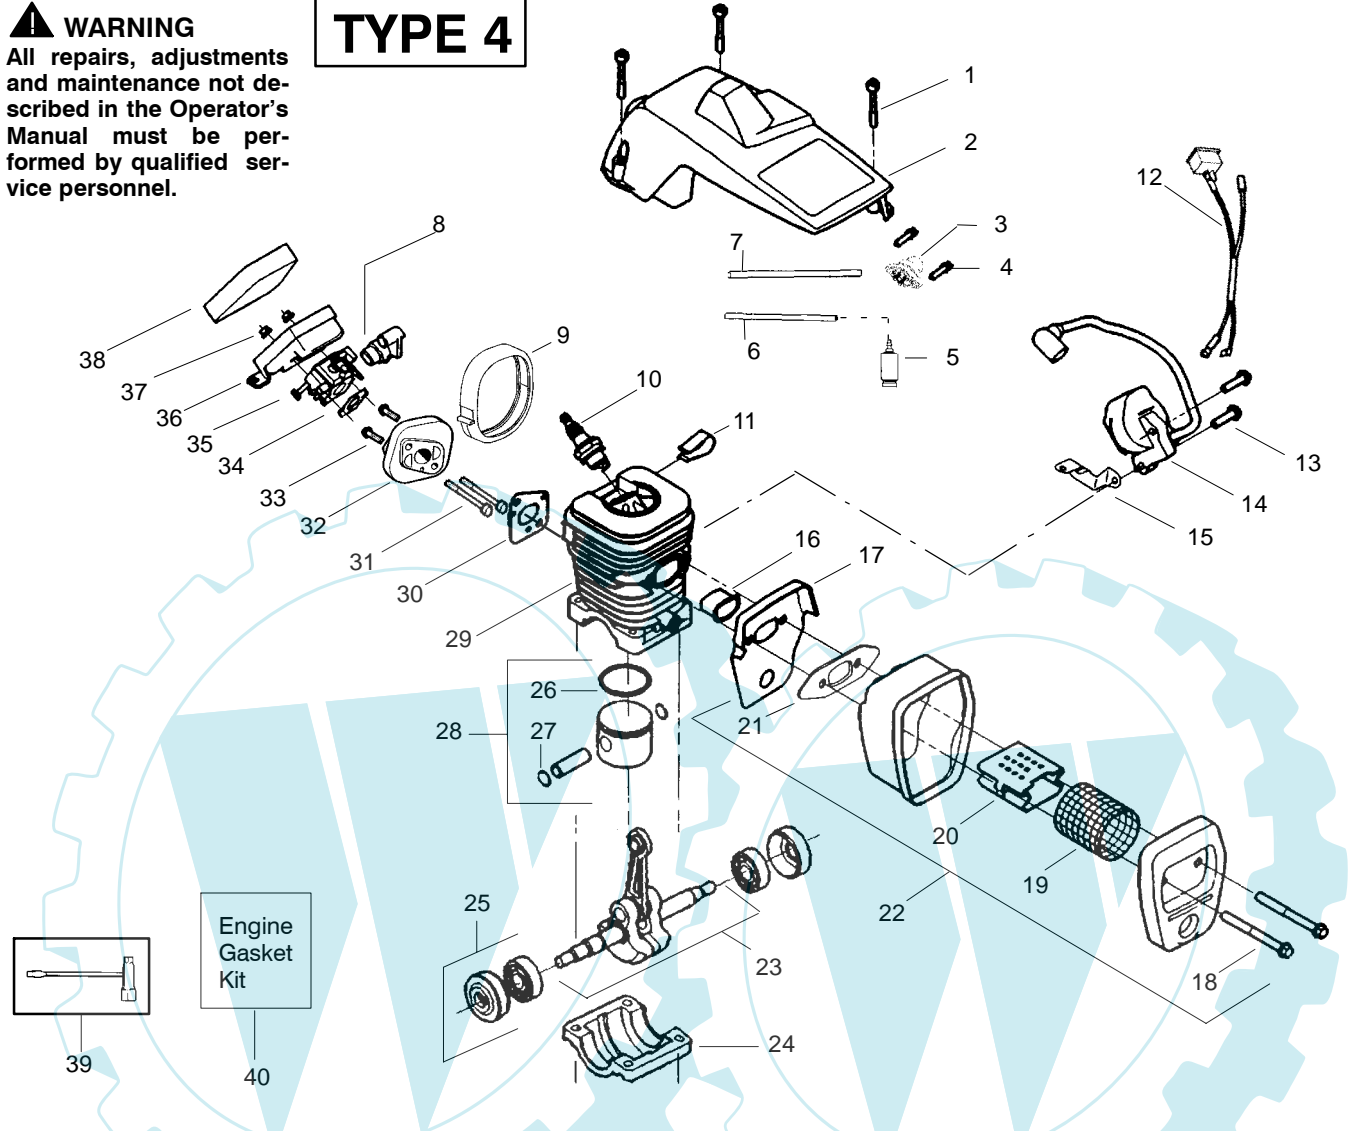

PARTS LIST NO. 530163180		McCULLOCH® PARTS LIST	CHAIN SAW MODEL(s) MAC CAT 441	
DATE 1/20/05	Replaces 163180 - 12/10/04		Note: Illustration may differ from actual model due to design changes	PAGE NO. 7

WARNING
All repairs, adjustments and maintenance not described in the Operator's Manual must be performed by qualified service personnel.

TYPE 4

Ref.	Part No.	Description	Ref.	Part No.	Description	Ref.	Part No.	Description
1.	530016153	Screw	19.	530036103	Screen-Spark	36.	530047604	Housing-Air Filter
2.	530056914	Shield-Cylinder	20.	530037813	Diffuser-Muffler	37.	530016101	Nut
3.	530047213	Assy-Air Purge	21.	530069608	Gasket-Muffler (kit)	38.	530037793	Air Filter - Foam
4.	530015780	Screw	22.	530047207	Assy-Muffler (Incl. 17-21)	39.	530031135	Wrench-Bar
5.	530095646	Assy-Fuel Pick-up Kit-Line Purge/Carb. (Small Dia)	23.	530047062	Assy-Crankshaft	40.	530069608	Kit-Engine Gasket (incl. 21,30,34)
6.	530069247	Kit-Line Purge/Tank (large line)	24.	530037935	Cap-Crankcase			
7.	530069216	Kit-Line Purge/Carb. (Small Dia)	25.	530056363	Assy-Seal & Bearing			
8.	530035526	Grommet-Carb Adjust.	26.	530038729	Ring-Piston			
9.	530054144	Seal-Carb Adapter	27.	530015697	Retainer - Piston Pin			
10.	952030150	Spark Plug (RCJ-7Y)	28.	530071408	Kit-Piston - (incl. 26,27)			
11.	530016136	Clip-High Tension Lead	29.	530071412	Kit-Cylinder			
12.	530049117	Assy-Wire Harness (includes switch)	30.	530069608	Gasket-Carb. Adapter (kit)			Not Shown
13.	530015814	Screw	31.	530016187	Screw		530163895	Manual- (Scan)
14.	530039167	Module-Ignition	32.	530049700	Carb. Adapter		530163896	Manual - (Euro I)
15.	530047442	Strap-Ground	33.	530016386	Screw		530163897	Manual - (Euro II)
16.	530037652	Insulator-Heat	34.	530069608	Carb. Gasket (kit)		530054781	Decal-Warning
17.	530049870	Back Plate-Muffler	35.	---	Kit-Carburetor (WT-391)		530038478	Cap-limiter low(tan)
18.	530016132	Screw		530069722	Kit-Carburetor (WT-625)		530038479	Cap-limiter high(brn)

✓ = NEW PART NUMBER FOR THIS IPL

* = REFER TO THE SERVICE REFERENCE INDICATED FOR MORE INFORMATION. (LOCATED AT END OF IPL)